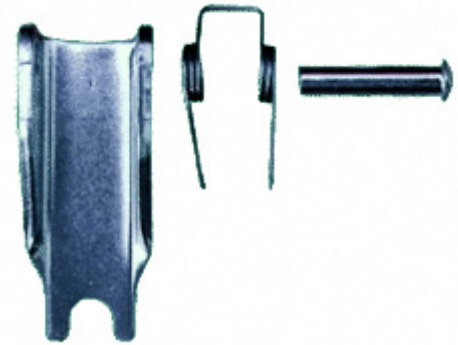

Gunnebo Johnson Corporation > [Gunnebo Classic Alloy Chains and Fittings](#) > [Sling Tags & Spare Parts](#) > [GK / GKN Sling Hook Latch Kits](#)

GK / GKN Sling Hook Latch Kits

Replacement latch kits for Gunnebo GK and GKN sling hooks

Parts included (one each):

- A) Latch
- B) Stainless Steel Latch Spring
- C) Rivet

Stock Number	Model	Hook Size	Weight (lbs)
545960	RD GKN-7/8	9/32	.1
545961	RD GKN-10	3/8	.2
545962	RD GKN-13	1/2	.3
545963	RD GKN-16	5/8	.4
589451	RD GKN-18/20	3/4	.6